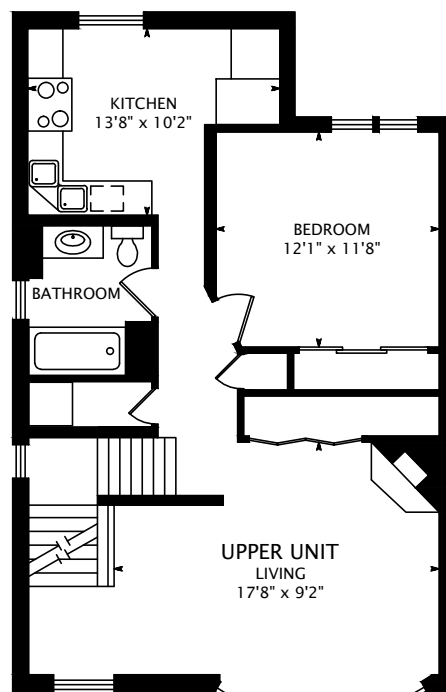

178 MADISON AVENUE

THIRD FLOOR
635 SQUARE FEET

MAIN FLOOR
832 SQUARE FEET

SECOND FLOOR
859 SQUARE FEET

LOWER FLOOR
817 SQUARE FEET

2326 SQUARE FEET
+ 817 SQUARE FEET BELOW GRADE

interactive tour: toursler.com/178-madison

DATE: JULY 2, 2015

DIMENSIONS, AREAS, LAYOUTS AND DETAILS ARE APPROXIMATE AND SHOULD BE CONSIDERED ILLUSTRATIVE ONLY.

KEVIN ALVAREZ, SALES REPRESENTATIVE
ROYAL LEPAGE SIGNATURE REALTY, BROKERAGE
DIRECT: (416) 317-7754, OFFICE: (416) 205-0355
EMAIL: kevin@kevinalvarez.ca, WEB: kevinalvarez.ca