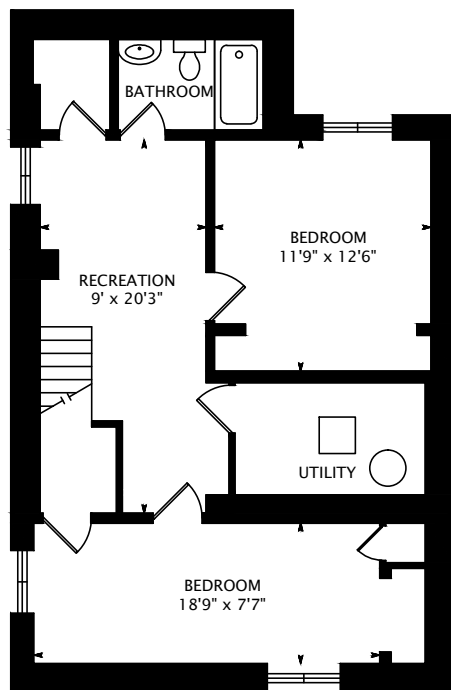

178 MADISON AVENUE

THIRD FLOOR
635 SQUARE FEET

MAIN FLOOR
832 SQUARE FEET

SECOND FLOOR
859 SQUARE FEET

LOWER FLOOR
817 SQUARE FEET

2326 SQUARE FEET
+ 817 SQUARE FEET BELOW GRADE

interactive tour: toursler.com/178-madison

DATE: JULY 2, 2015

DIMENSIONS, AREAS, LAYOUTS AND DETAILS ARE APPROXIMATE AND SHOULD BE CONSIDERED ILLUSTRATIVE ONLY.

KEVIN ALVAREZ, SALES REPRESENTATIVE
ROYAL LEPAGE SIGNATURE REALTY, BROKERAGE
DIRECT: (416) 317-7754, OFFICE: (416) 205-0355
EMAIL: kevin@kevinalvarez.ca, WEB: kevinalvarez.ca