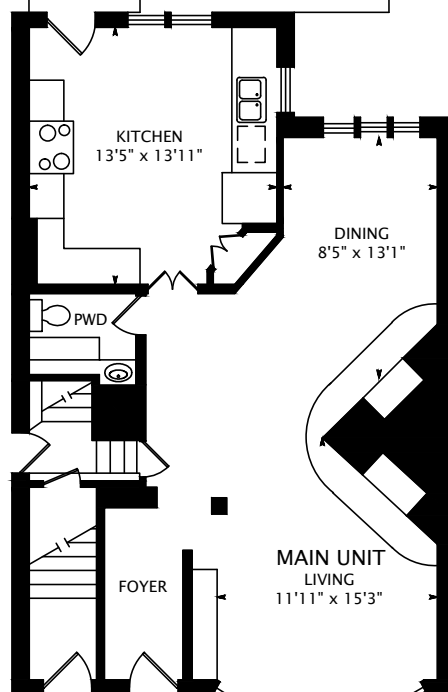

178 MADISON AVENUE

THIRD FLOOR
635 SQUARE FEET

MAIN FLOOR
832 SQUARE FEET

SECOND FLOOR
859 SQUARE FEET

LOWER FLOOR
817 SQUARE FEET

2326 SQUARE FEET
+ 817 SQUARE FEET BELOW GRADE

interactive tour: toursler.com/178-madison

DATE: JULY 2, 2015

DIMENSIONS, AREAS, LAYOUTS AND DETAILS ARE APPROXIMATE AND SHOULD BE CONSIDERED ILLUSTRATIVE ONLY.

KEVIN ALVAREZ, SALES REPRESENTATIVE
ROYAL LEPAGE SIGNATURE REALTY, BROKERAGE
DIRECT: (416) 317-7754, OFFICE: (416) 205-0355
EMAIL: kevin@kevinalvarez.ca, WEB: kevinalvarez.ca