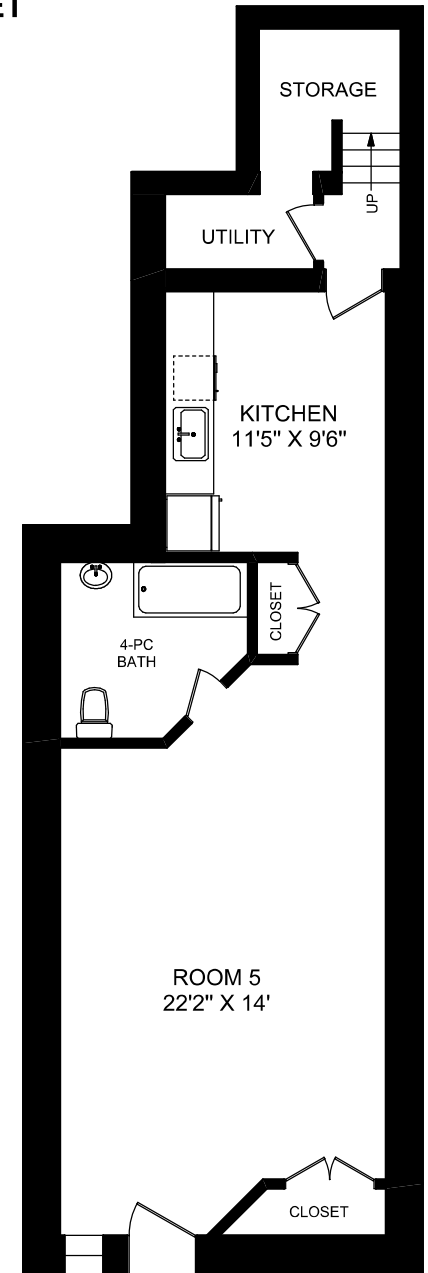

194 CARLTON STREET

trüPlan

416 573 2096

E & O.E.

Floor plan may not be 100% accurate.

MAIN FLOOR
962 SQUARE FEET

SECOND FLOOR
847 SQUARE FEET

THIRD FLOOR
613 SQUARE FEET

LOWER LEVEL
826 SQUARE FEET