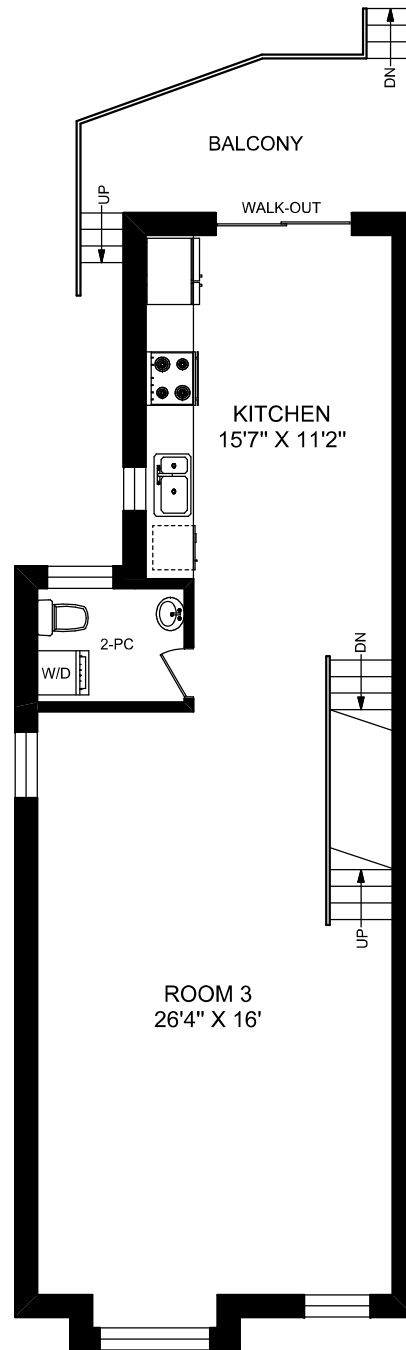

194 CARLTON STREET

trüPlan

416 573 2096

E & O.E.

Floor plan may not be 100% accurate.

MAIN FLOOR
962 SQUARE FEET

SECOND FLOOR
847 SQUARE FEET

THIRD FLOOR
613 SQUARE FEET

LOWER LEVEL
826 SQUARE FEET