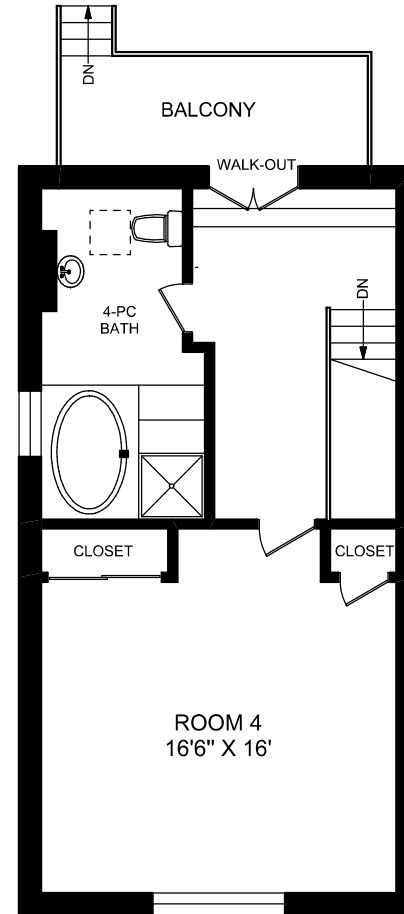

194 CARLTON STREET

trüPlan

416 573 2096

E & O.E.

Floor plan may not be 100% accurate.

MAIN FLOOR
962 SQUARE FEET

SECOND FLOOR
847 SQUARE FEET

THIRD FLOOR
613 SQUARE FEET

LOWER LEVEL
826 SQUARE FEET