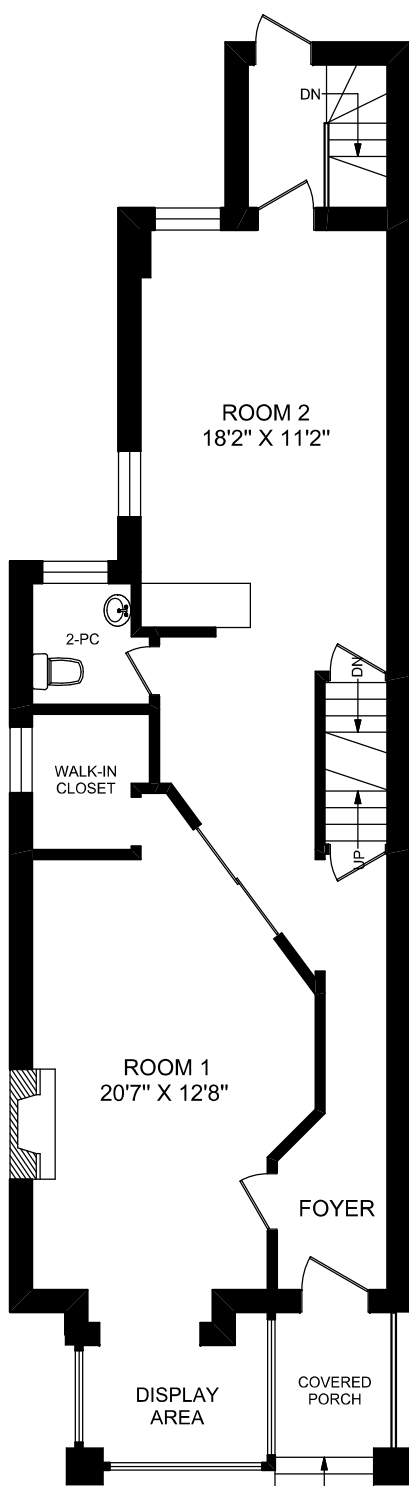

194 CARLTON STREET

trüPlan

416 573 2096

E & O.E.

Floor plan may not be 100% accurate.

MAIN FLOOR
962 SQUARE FEET

SECOND FLOOR
847 SQUARE FEET

THIRD FLOOR
613 SQUARE FEET

LOWER LEVEL
826 SQUARE FEET