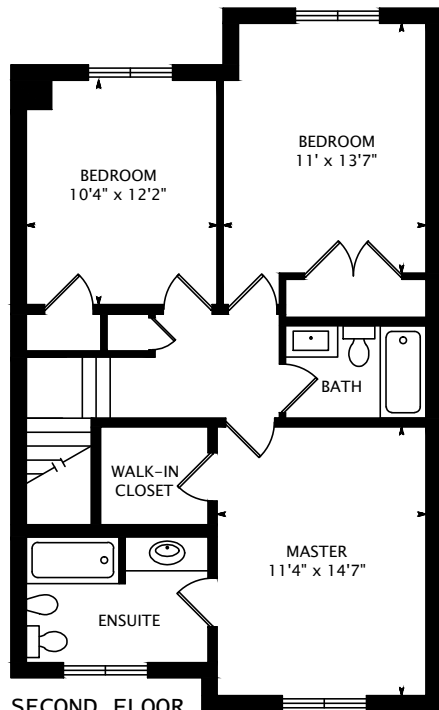

6245 PRAIRIE CIRCLE

SECOND FLOOR
834 SQUARE FEET

LOWER FLOOR
817 SQUARE FEET

MAIN FLOOR
839 SQUARE FEET

1673 SQUARE FEET
+ 817 SQUARE FEET BELOW GRADE

interactive tour: toursler.com/6245-prairie-circle

DATE: MAY 1, 2015