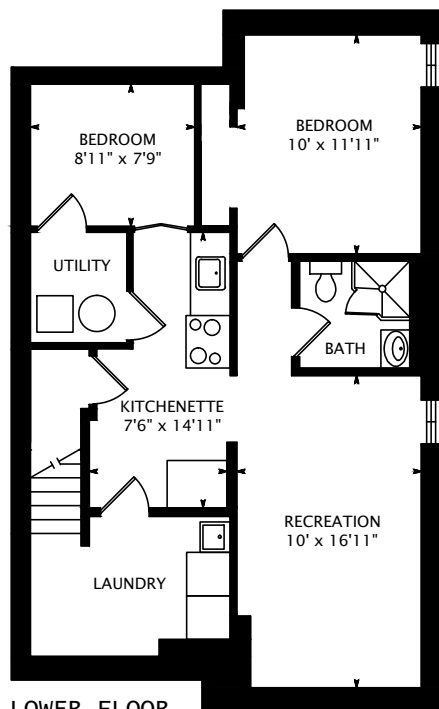

6245 PRAIRIE CIRCLE

SECOND FLOOR
834 SQUARE FEET

LOWER FLOOR
817 SQUARE FEET

MAIN FLOOR
839 SQUARE FEET

1673 SQUARE FEET
+ 817 SQUARE FEET BELOW GRADE

interactive tour: toursler.com/6245-prairie-circle

DATE: MAY 1, 2015