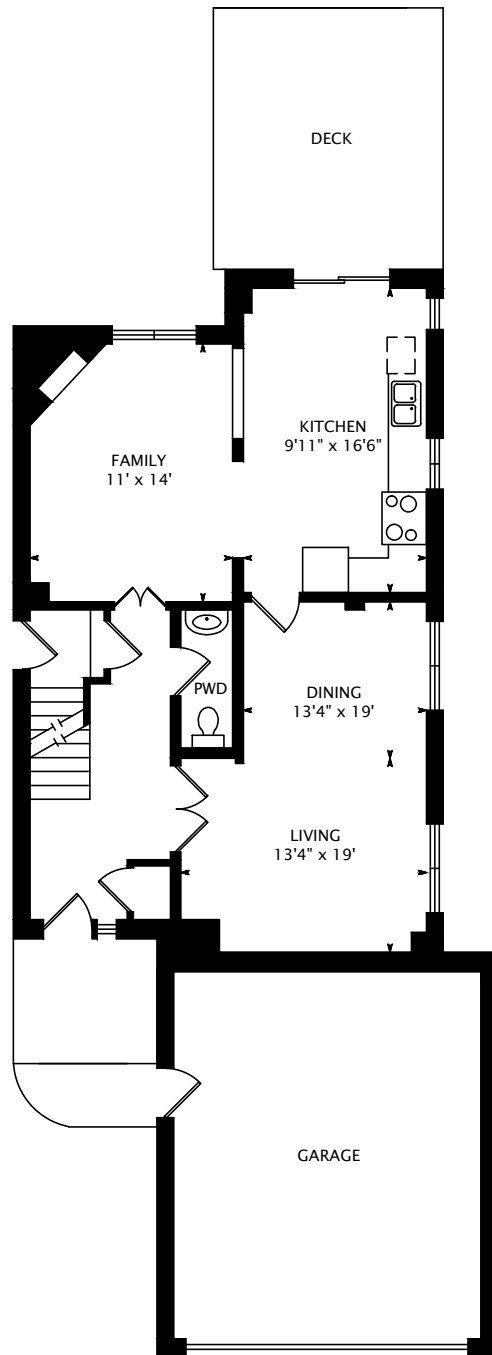

6245 PRAIRIE CIRCLE

SECOND FLOOR
834 SQUARE FEET

LOWER FLOOR
817 SQUARE FEET

MAIN FLOOR
839 SQUARE FEET

1673 SQUARE FEET
+ 817 SQUARE FEET BELOW GRADE

interactive tour: toursler.com/6245-prairie-circle

DATE: MAY 1, 2015