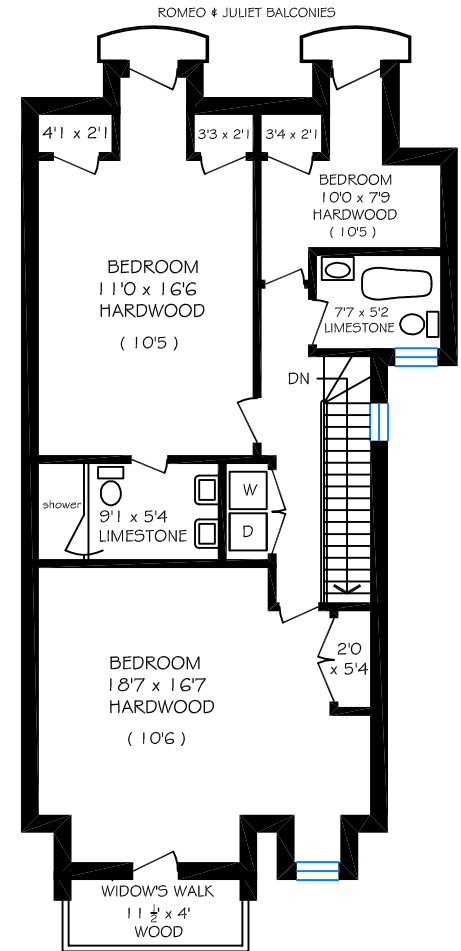

61 Brunswick Avenue

Total above ground floor area is 3180 sq ft

No warranty is made or implied as to the accuracy of the information contained herein.

(9'10) refers to ceiling height.

Note : All washrooms and the basement have radiant heated floors.

Kevin Alvarez, Sales Representative
 Royal LePage Real Estate Services
 Tel (416) 762-8255

BASEMENT FLOOR = 1090 SQ FT

GROUND FLOOR = 1090 SQ FT

SECOND FLOOR = 1090 SQ FT

THIRD FLOOR = 1000 SQ FT