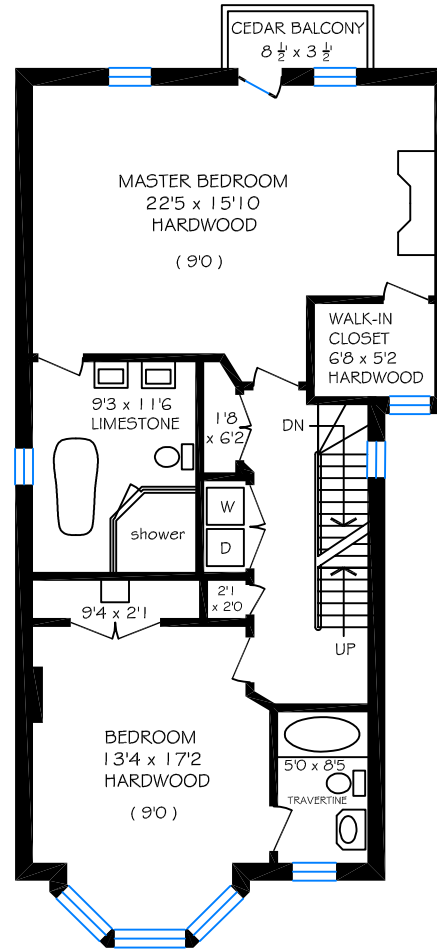

61 Brunswick Avenue

Total above ground floor area is 3180 sq ft

No warranty is made or implied as to the accuracy of the information contained herein.

(9'10) refers to ceiling height.

Note : All washrooms and the basement have radiant heated floors.

Kevin Alvarez, Sales Representative
 Royal LePage Real Estate Services
 Tel (416) 762-8255

BASEMENT FLOOR = 1090 SQ FT

GROUND FLOOR = 1090 SQ FT

SECOND FLOOR = 1090 SQ FT

THIRD FLOOR = 1000 SQ FT