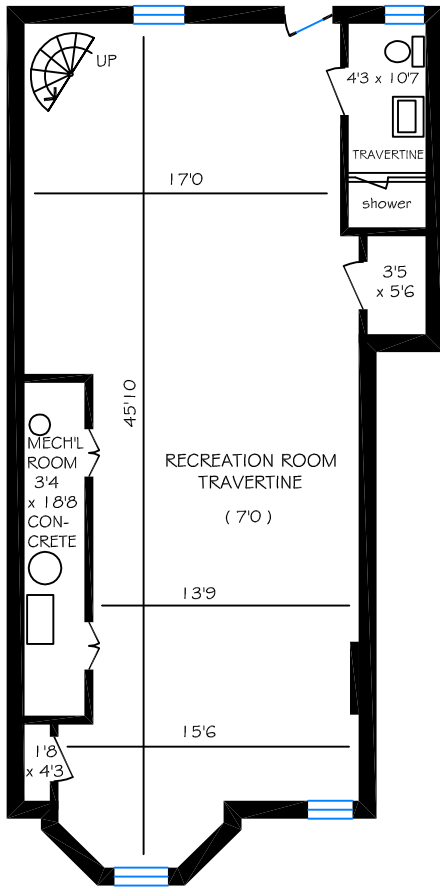

61 Brunswick Avenue

Total above ground floor area is 3180 sq ft

No warranty is made or implied as to the accuracy of the information contained herein.

(9'10) refers to ceiling height.

Note : All washrooms and the basement have radiant heated floors.

Kevin Alvarez, Sales Representative
 Royal LePage Real Estate Services
 Tel (416) 762-8255

BASEMENT FLOOR = 1090 SQ FT

GROUND FLOOR = 1090 SQ FT

SECOND FLOOR = 1090 SQ FT

THIRD FLOOR = 1000 SQ FT