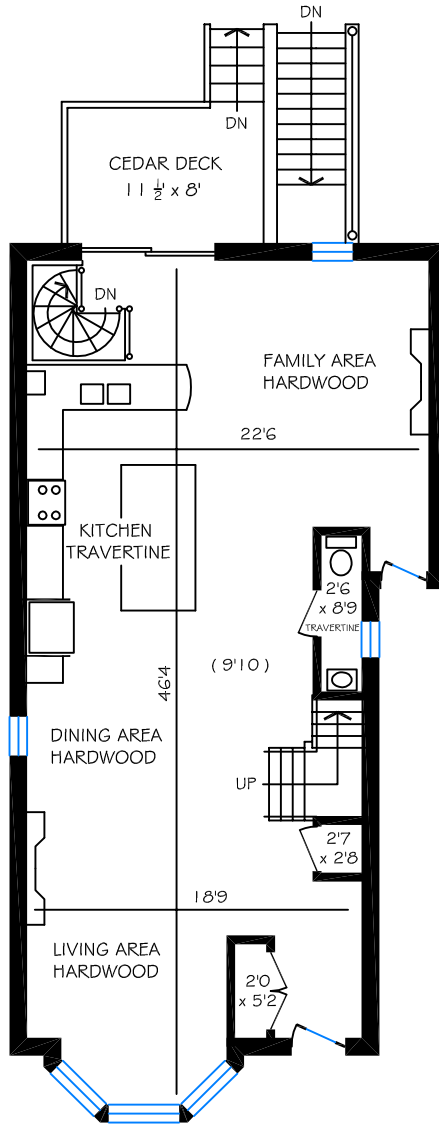

61 Brunswick Avenue

Total above ground floor area is 3180 sq ft

No warranty is made or implied as to the accuracy of the information contained herein.

(9'10) refers to ceiling height.

Note : All washrooms and the basement have radiant heated floors.

Kevin Alvarez, Sales Representative
 Royal LePage Real Estate Services
 Tel (416) 762-8255

BASEMENT FLOOR = 1090 SQ FT

GROUND FLOOR = 1090 SQ FT

SECOND FLOOR = 1090 SQ FT

THIRD FLOOR = 1000 SQ FT