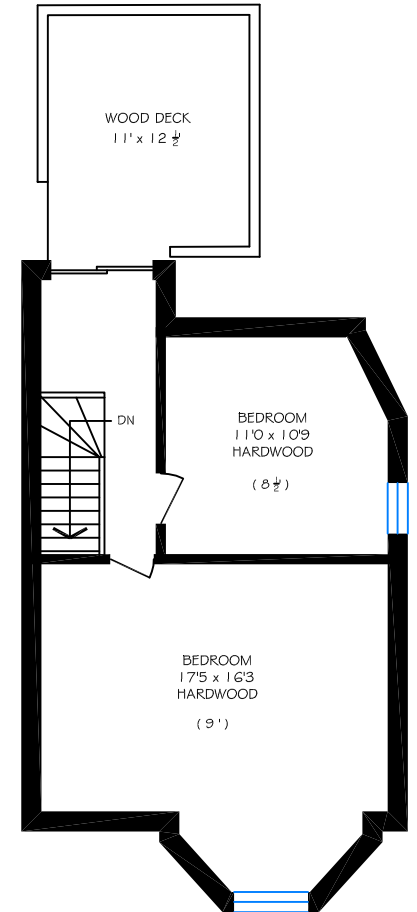

THIRD FLOOR = 540 SQ FT

Kevin Alvarez, Sales Representative
Royal LePage Real Estate Services
Tel (416) 762-8255