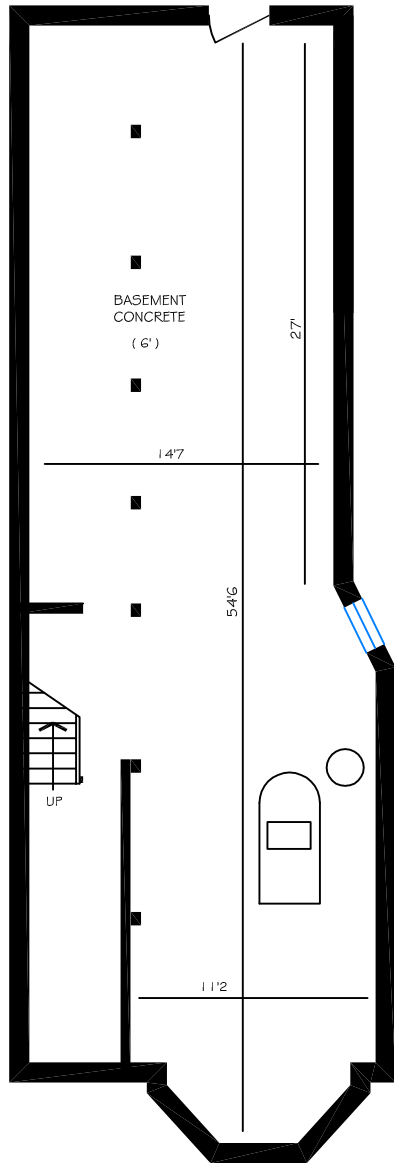

62 Brunswick Avenue

Total above ground floor area is 2520 sq ft

BASEMENT FLOOR = 990 SQ FT