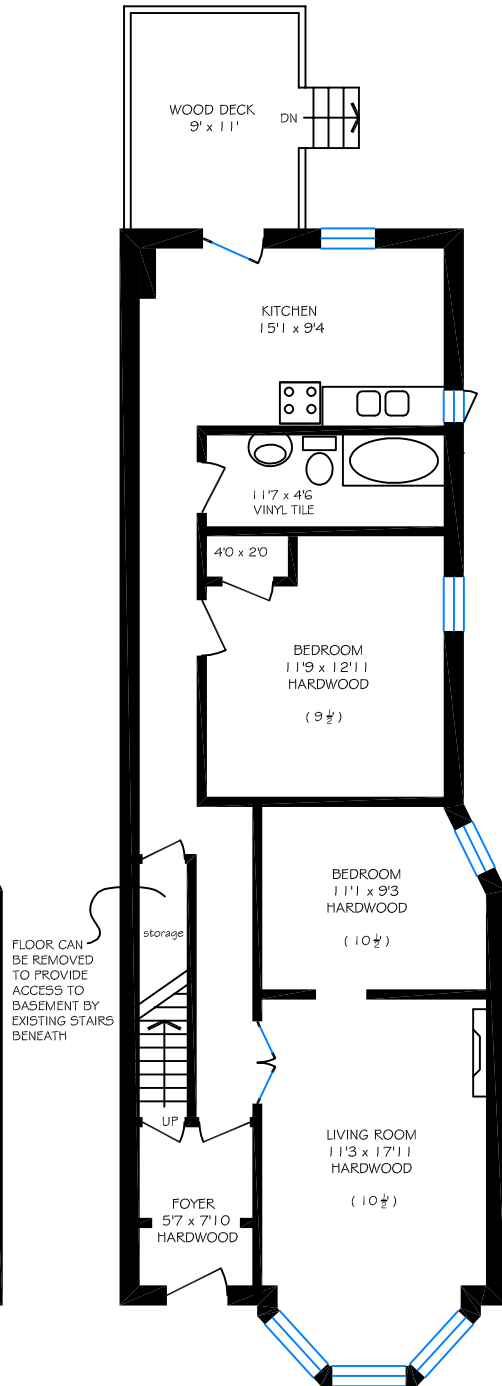

GROUND FLOOR = 990 SQ FT