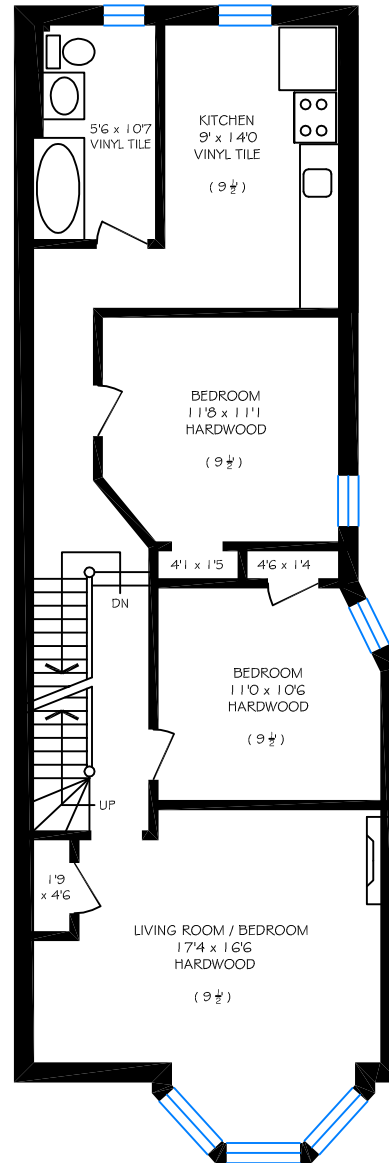

SECOND FLOOR = 990 SQ FT

(9 1/2') refers to ceiling height