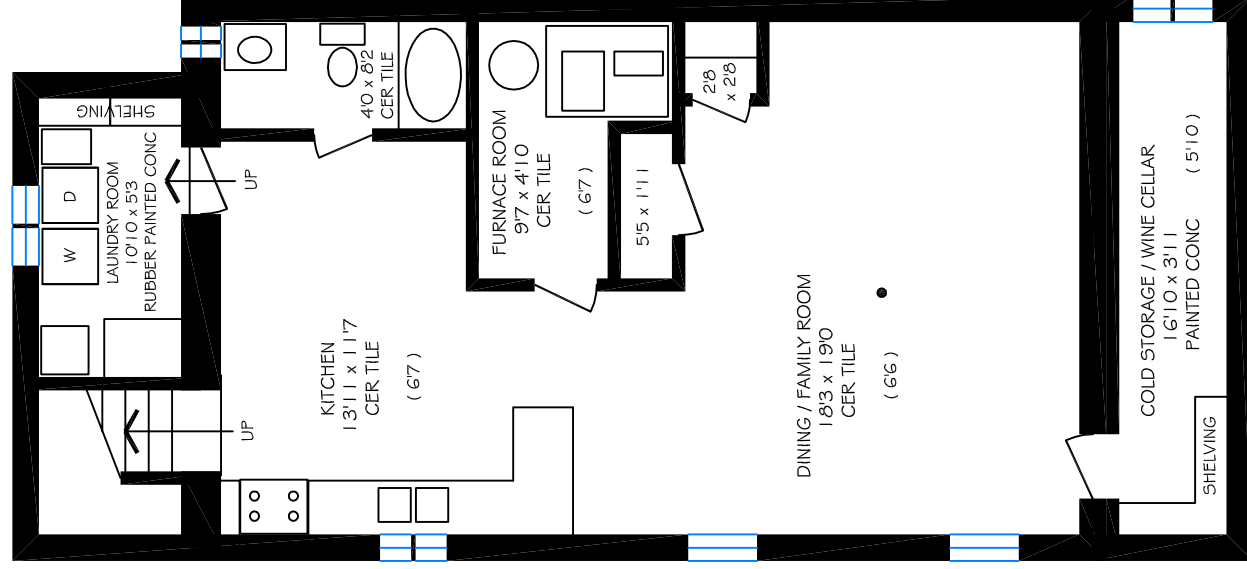

# 140 EarlsCourt Avenue

Above ground floor area is 860 sq ft

Kevin Alvarez, Sales Representative  
 Royal LePage Real Estate Services  
 Tel (416) 762-8255

GROUND FLOOR = 860 SQ FT

No warranty is made or implied as to the accuracy of the information contained herein.

(9'4) refers to ceiling height

BASEMENT LEVEL = 970 SQ FT