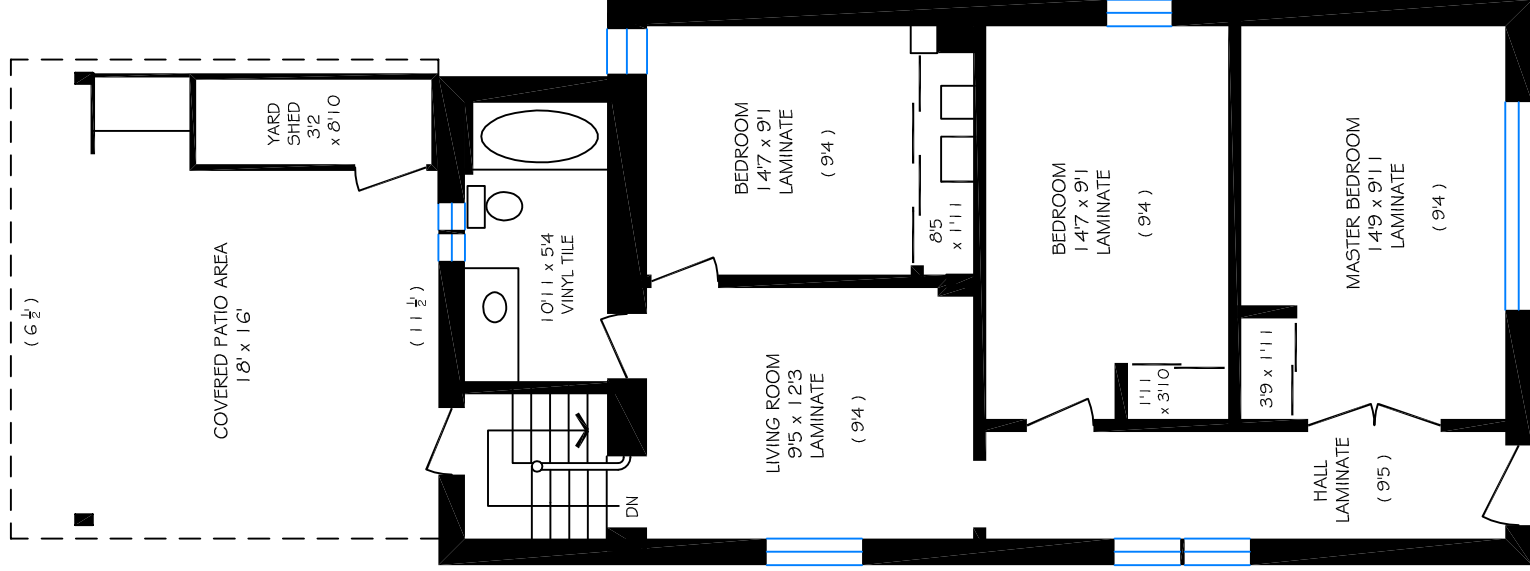

# 140 EarlsCourt Avenue

Above ground floor area is 860 sq ft

Kevin Alvarez, Sales Representative  
 Royal LePage Real Estate Services  
 Tel (416) 762-8255

GROUND FLOOR = 860 SQ FT

No warranty is made or implied as to the accuracy of the information contained herein.

(9'4) refers to ceiling height

BASEMENT LEVEL = 970 SQ FT